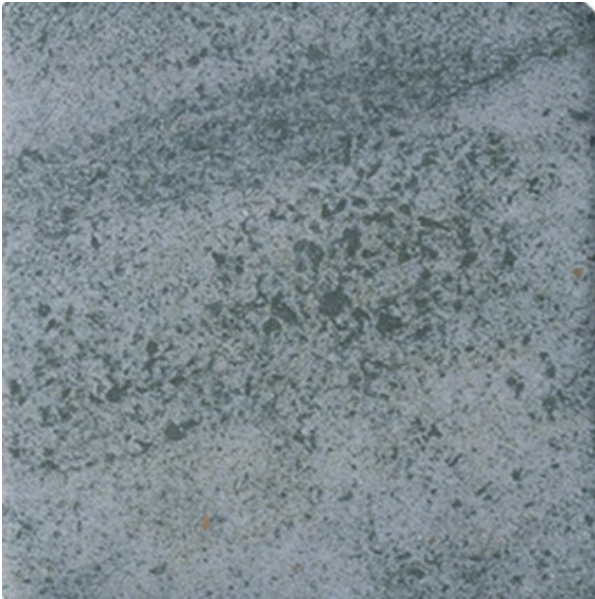

# SUKABUMI BLUE 110 X 110

## Description

Sukabumi is a glazed porcelain range from Spain. The design is Inspired by the Sukabumi stone, valued for its natural aesthetic and purifying capabilities. Conceived for aquatic spaces and lounging areas where water is the leading element. 50 different patterns randomly mixed within each box. This collection has also been created using a specially formulated matt enamel for use both indoors and outdoors. A very ideal option to deliver a consistent indoor - outdoor flow for your house. A 4-5mm grout gap is recommended.

## Specifications

Finish:	MATT
Material:	PORCELAIN
Origin:	Spain
Size:	110 x 100
PEI:	3
Antislip Rating:	R11
Variation:	4
Weight:	19 kg per m <sup>2</sup>
Rectified:	No
Sealing Required:	No
Colour:	Blue
m <sup>2</sup> Per Box:	0.411
Tiles Per Pack:	34