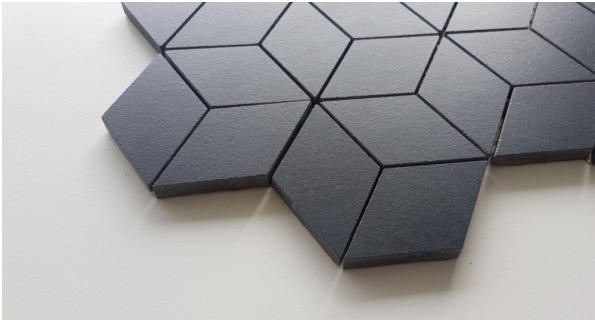

SUPERBLACK CUBE MOSAIC 265 X 308

Description

Matt black mosaic wall tiles, with a striking 3D cube effect.

\$19.90 each
(incl GST)

Specifications

Finish:	MATT
Material:	PORCELAIN
Origin:	CHINA
Size:	265 x 308
Thickness:	10
Weight:	1.5 kg each