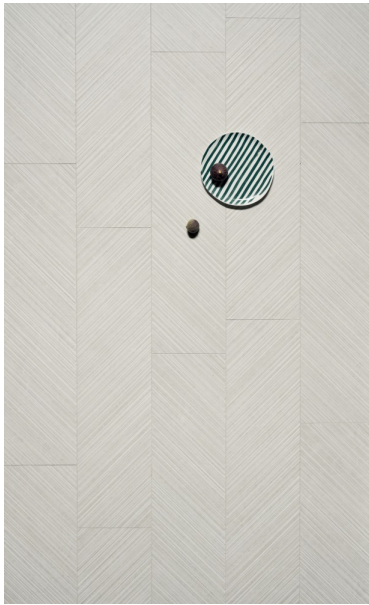

SUPERCLASSICA SCG CHEVRON 200 X 800

Description

Discover the stunning Superclassica collection by 41 Zero 42, a leader in ceramic design. This versatile range redefines stone with ever-changing elegance, offering a plethora of design choices perfect for both residential and commercial spaces, indoors and out. Available in formats of 600x600 crack finish and 200x800 chevron finish.

~~\$209.90~~
\$167.92 per m2
(incl GST)

Stock
High (100 m2 - 200 m2)

Specifications

| | |
|-------------------------|--------------------------|
| Finish: | MATT |
| Material: | Porcelain |
| Origin: | italy |
| Size: | 197 x 797 |
| PEI: | 4 |
| Antislip Rating: | R10(X) |
| Variation: | 2 |
| Weight: | 20 kg per m ² |
| Rectified: | Yes |
| Sealing Required: | No |
| Colour: | Grey |
| m ² Per Box: | 0.96 |
| Tiles Per Pack: | 6 |