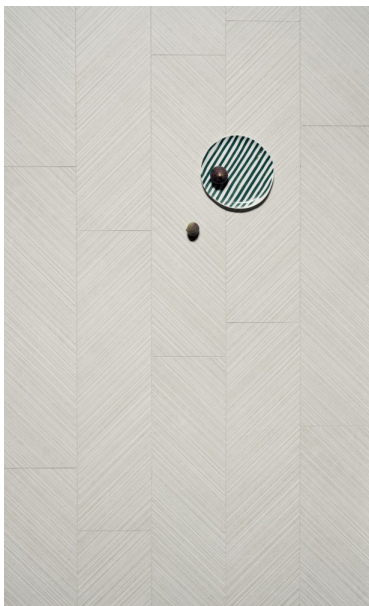

SUPERCLASSICA SCG CHEVRON 200 X 800

Description

Discover the stunning Superclassica collection by 41 Zero 42, a leader in ceramic design. This versatile range redefines stone with ever-changing elegance, offering a plethora of design choices perfect for both residential and commercial spaces, indoors and out. Available in formats of 600x600 crack finish and 200x800 chevron finish.

\$209.90 per m²
(incl GST)

Stock
High (100 m² - 200 m²)

Specifications

Finish:	MATT
Material:	Porcelain
Origin:	italy
Size:	197 x 797
Thickness:	9
PEI:	4
Antislip Rating:	R10(X)
Variation:	2
Weight:	20 kg per m ²
Rectified:	Yes
Sealing Required:	No
Colour:	Grey
m ² Per Box:	0.96
Tiles Per Pack:	6