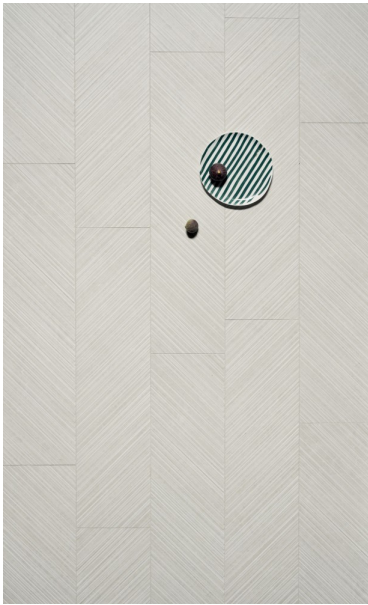

SUPERCLASSICA SCG CHEVRON 200 X 800

Description

Discover the stunning Superclassica collection by 41 Zero 42, a leader in ceramic design. This versatile range redefines stone with ever-changing elegance, offering a plethora of design choices perfect for both residential and commercial spaces, indoors and out. Available in formats of 600x600 crack finish and 200x800 chevron finish.

~~\$209.90~~
\$167.92 per m²
(incl GST)

Stock
High (100 m² - 200 m²)

Specifications

Finish:	MATT
Material:	Porcelain
Origin:	italy
Size:	197 x 797
PEI:	4
Antislip Rating:	R10(X)
Variation:	2
Weight:	20 kg per m ²
Rectified:	Yes
Sealing Required:	No
Colour:	Grey
m ² Per Box:	0.96
Tiles Per Pack:	6