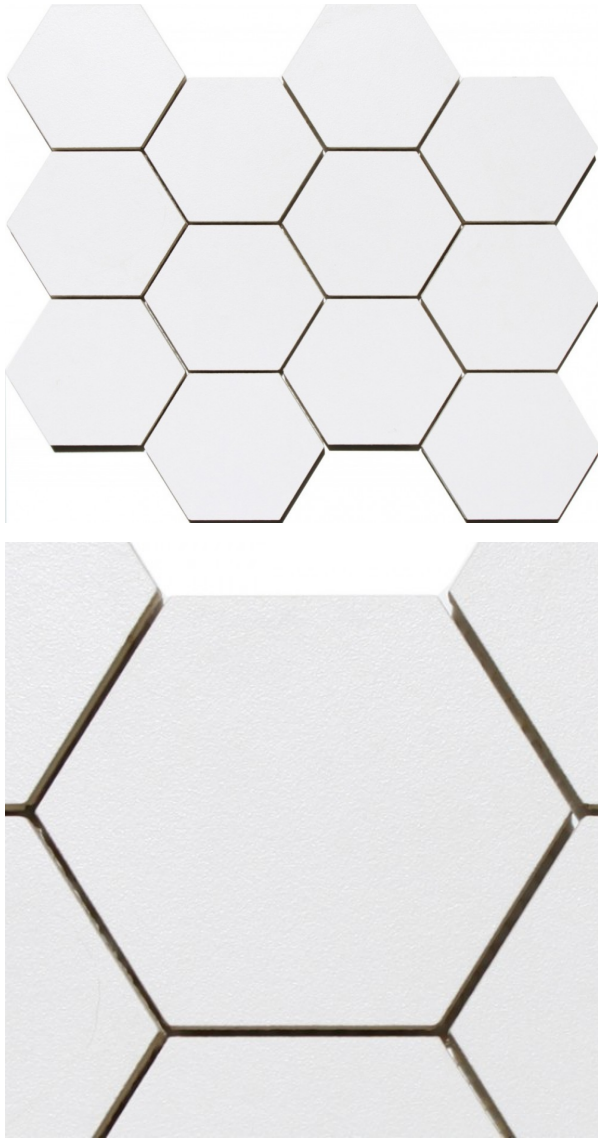

SUPERWHITE HEXAGONAL MATT MOSAICS 308 X 265

Description

Porcelain mosaic with a sophisticated matt finish. 100mm hexagons point to point on a 308 x 265mm sheet.

\$24.90 each
(incl GST)

Specifications

Finish:	MATT
Material:	PORCELAIN
Origin:	CHINA
Size:	308 x 265
Thickness:	10
Weight:	1.5 kg each
Colour:	White