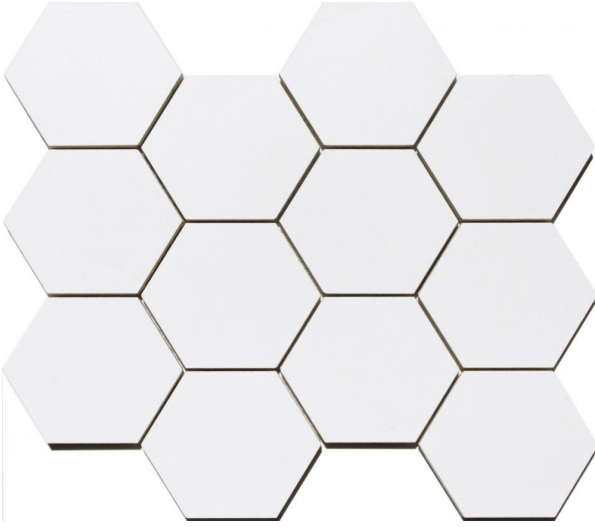

# SUPERWHITE HEXAGONAL MATT MOSAICS 308 X 265

## Description

Porcelain mosaic with a sophisticated matt finish. 100mm hexagons point to point on a 308 x 265mm sheet.

**\$24.90** each  
(incl GST)

## Specifications

Finish:	MATT
Material:	PORCELAIN
Origin:	CHINA
Size:	308 x 265
Weight:	1.5 kg each
Colour:	White