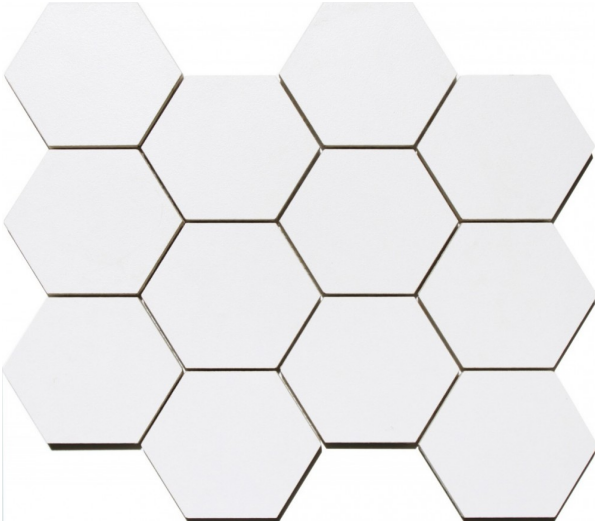

SUPERWHITE HEXAGONAL MATT MOSAICS 308 X 265

Description

Porcelain mosaic with a sophisticated matt finish. 100mm hexagons point to point on a 308 x 265mm sheet.

~~\$24.90~~

\$19.92 each

(incl GST)

Specifications

Finish:	MATT
Material:	PORCELAIN
Origin:	CHINA
Size:	308 x 265
Weight:	1.5 kg each
Colour:	White