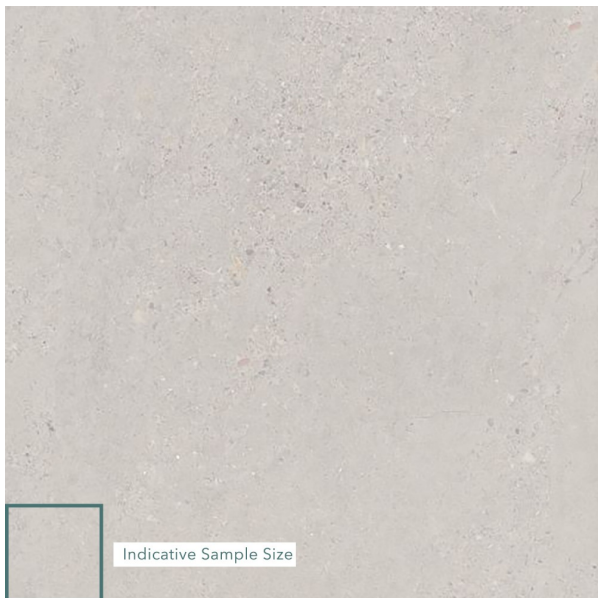

TERRAMIX AVORIO MATT 600 X 600

Description

TERRAMIX is a contemporary cement-effect porcelain with a gentle scattering of mixed sized aggregate. The collection has a lovely matt honed appearance and is available in five modern colourways. Rectified with an R10 finish, Terramix is a family friendly tile for residential interiors on both floors and walls.

\$69.90 per m²
(incl GST)

Stock
Very High (200+ m²)

Specifications

Finish:	MATT
Material:	PORCELAIN
Origin:	CHINA
Size:	600 x 600
Thickness:	10
PEI:	3
Antislip Rating:	V / R10
Variation:	2
Weight:	20.25 kg per m ²
Rectified:	Yes
Sealing Required:	No
Colour:	White
m ² Per Box:	1.44
Tiles Per Pack:	4

Indicative Sample Size