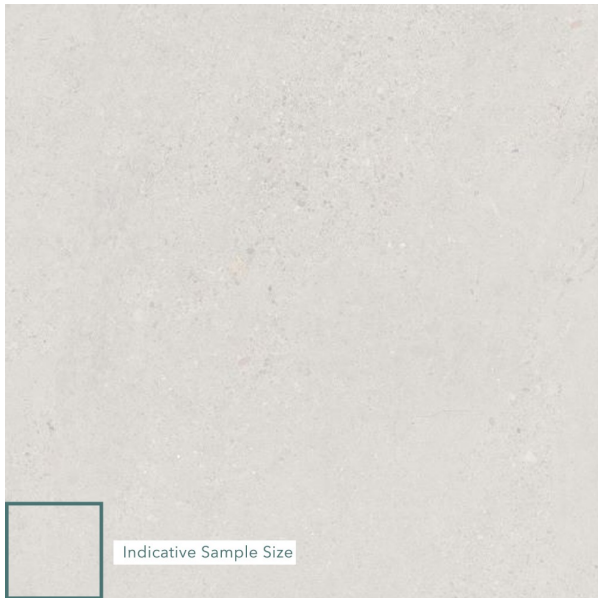

TERRAMIX WHITE MATT 600 X 600

Description

TERRAMIX is a contemporary cement-effect porcelain with a gentle scattering of mixed sized aggregate. The collection has a lovely matt honed appearance and is available in five modern colourways. Rectified with an R10 finish, Terramix is a family friendly tile for residential interiors on both floors and walls.

Indicative Sample Size

\$69.90 per m²
(incl GST)

Stock
High (100 m² - 200 m²)

Specifications

Finish:	MATT
Material:	PORCELAIN
Origin:	CHINA
Size:	600 x 600
PEI:	3
Antislip Rating:	V / R10
Variation:	2
Weight:	20.25 kg per m ²
Rectified:	Yes
Sealing Required:	No
Colour:	White
m ² Per Box:	1.44
Tiles Per Pack:	4