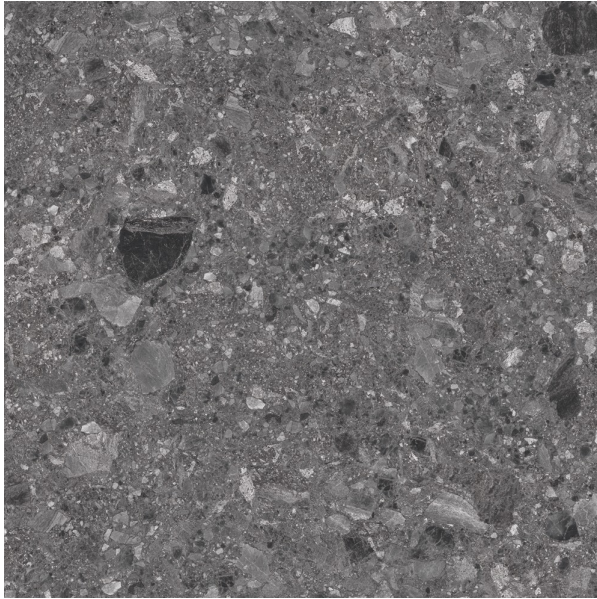

# TERRAZZO DARK GREY MATT 600 X 600

## Description

Glazed porcelain tile that expertly mimics the look and feel of real terrazzo to achieve a fun and stylish finish. Ideal for both wall and interior floor tiling. Available in three stocked colours.

## Specifications

Finish:	MATT
Material:	PORCELAIN
Origin:	CHINA
Size:	600 x 600
PEI:	3
Antislip Rating:	R10 / Y
Variation:	3
Weight:	20 kg per m <sup>2</sup>
Rectified:	Yes
Sealing Required:	No
Colour:	Grey
m <sup>2</sup> Per Box:	1.44
Tiles Per Pack:	4