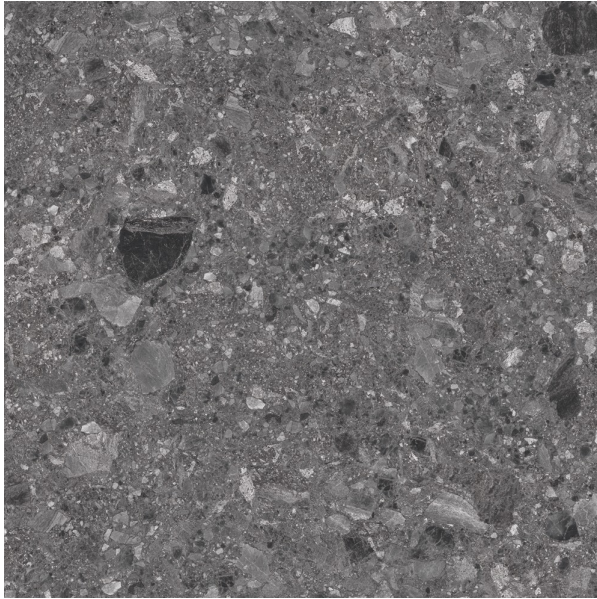

TERRAZZO DARK GREY MATT 600 X 600

Description

Glazed porcelain tile that expertly mimics the look and feel of real terrazzo to achieve a fun and stylish finish. Ideal for both wall and interior floor tiling. Available in three stocked colours.

~~\$69.90~~
\$55.92 per m²
(incl GST)

Stock
High (100 m² - 200 m²)

Specifications

Finish:	MATT
Material:	PORCELAIN
Origin:	CHINA
Size:	600 x 600
PEI:	3
Antislip Rating:	R10 / Y
Variation:	3
Weight:	20 kg per m ²
Rectified:	Yes
Sealing Required:	No
Colour:	Grey
m ² Per Box:	1.44
Tiles Per Pack:	4