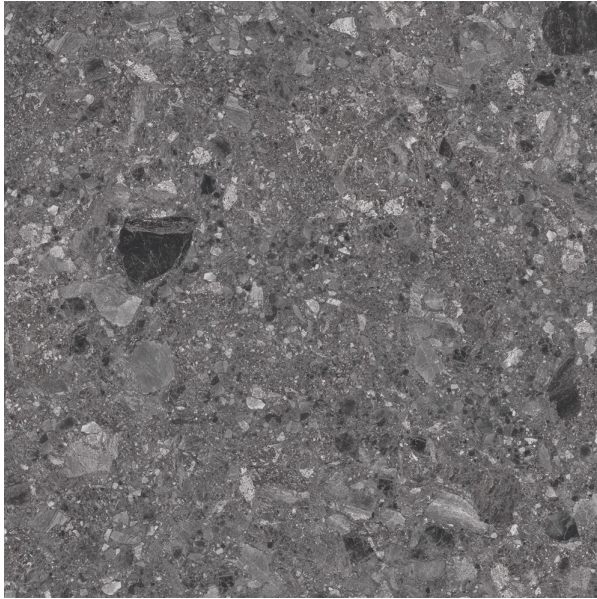

TERRAZZO DARK GREY MATT 600 X 600

Description

Glazed porcelain tile that expertly mimics the look and feel of real terrazzo to achieve a fun and stylish finish. Ideal for both wall and interior floor tiling. Available in three stocked colours.

\$69.90 per m²
(incl GST)

Stock
High (100 m² - 200 m²)

Specifications

Finish:	MATT
Material:	PORCELAIN
Origin:	CHINA
Size:	600 x 600
Thickness:	10
PEI:	3
Antislip Rating:	R10 / Y
Variation:	3
Weight:	20 kg per m ²
Rectified:	Yes
Sealing Required:	No
Colour:	Grey
m ² Per Box:	1.44
Tiles Per Pack:	4