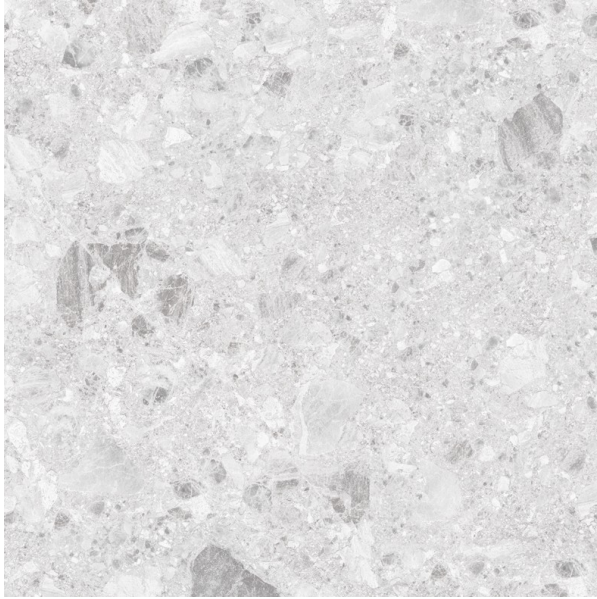

# TERRAZZO LIGHT GREY MATT 600 X 600

## Description

Glazed porcelain tile that expertly mimics the look and feel of real terrazzo to achieve a fun and stylish finish. Ideal for both wall and interior floor tiling. Available in three stocked colours.

## Specifications

Finish:	MATT
Material:	PORCELAIN
Origin:	CHINA
Size:	600 x 600
PEI:	3
Antislip Rating:	R10 / Y
Variation:	3
Weight:	20 kg per m <sup>2</sup>
Rectified:	Yes
Sealing Required:	No
Colour:	Grey
m <sup>2</sup> Per Box:	1.44
Tiles Per Pack:	4