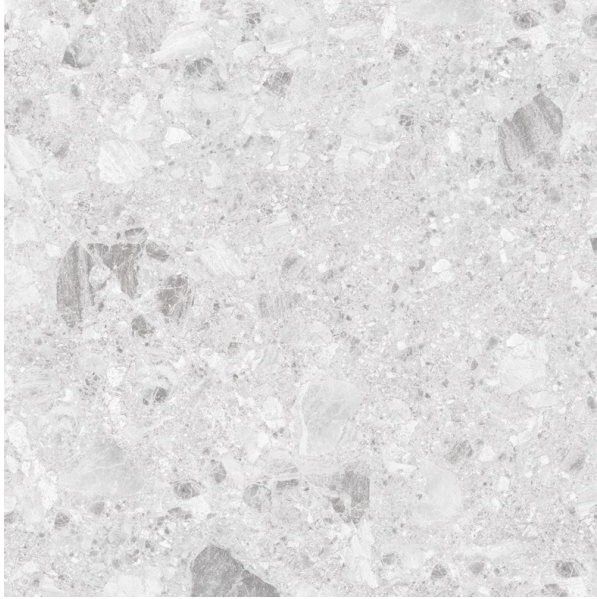

# TERRAZZO LIGHT GREY MATT

## 600 X 600

### Description

Glazed porcelain tile that expertly mimics the look and feel of real terrazzo to achieve a fun and stylish finish. Ideal for both wall and interior floor tiling. Available in three stocked colours.

### Specifications

Finish:	MATT
Material:	PORCELAIN
Origin:	CHINA
Size:	600 x 600
Thickness:	10
PEI:	3
Antislip Rating:	R10 / Y
Variation:	3
Weight:	20 kg per m <sup>2</sup>
Rectified:	Yes
Sealing Required:	No
Colour:	Grey
m <sup>2</sup> Per Box:	1.44
Tiles Per Pack:	4