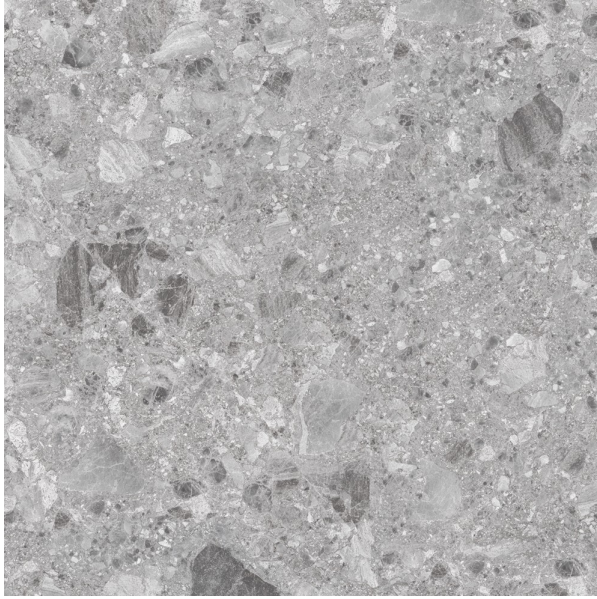

TERRAZZO MID GREY MATT 600 X 600

Description

Glazed porcelain tile that expertly mimics the look and feel of real terrazzo to achieve a fun and stylish finish. Ideal for both wall and interior floor tiling. Available in three stocked colours.

~~\$69.90~~
\$55.92 per m²
(incl GST)

Stock
Very High (200+ m²)

Specifications

Finish:	MATT
Material:	PORCELAIN
Origin:	CHINA
Size:	600 x 600
PEI:	3
Antislip Rating:	R10 / Y
Variation:	3
Weight:	20 kg per m ²
Rectified:	Yes
Sealing Required:	No
Colour:	Grey
m ² Per Box:	1.44
Tiles Per Pack:	4