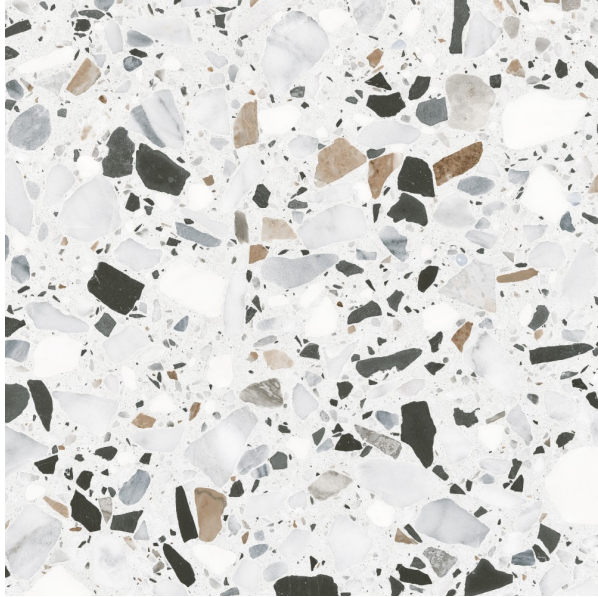

TERRAZZO SNOW 600 X 600

Description

A stunning addition to our collection of Terrazzo inspired porcelain tiles. Terrazzo Snow is a gorgeous white Terrazzo effect with a wide mixture of chip sizes and colours. A very realistic terrazzo replica that suits a wide range of interior design styles - from art deco and moderne to ultra contemporary. Terrazzo Snow has a lovely smooth matt finish, suitable for interior walls and floors.

\$69.90 per m²
(incl GST)

Stock
Very High (200+ m²)

Specifications

Finish:	MATT
Material:	PORCELAIN
Origin:	CHINA
Size:	600 x 600
Antislip Rating:	W
Variation:	2
Weight:	21 kg per m ²
Rectified:	Yes
Sealing Required:	No
Colour:	White
m ² Per Box:	1.44
Tiles Per Pack:	4