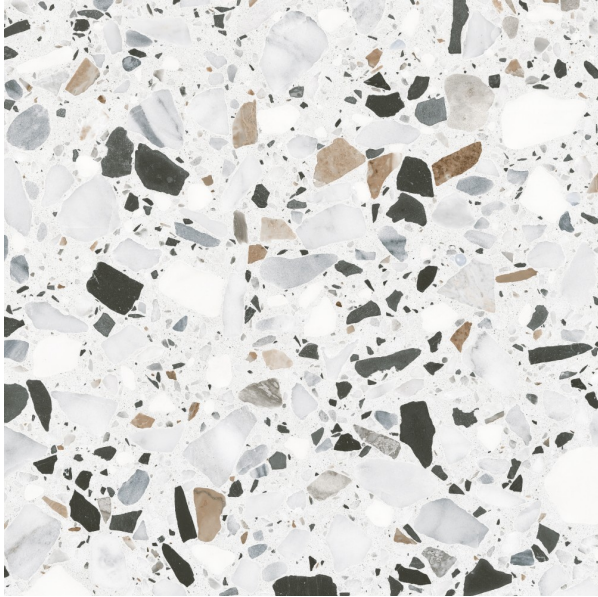

TERRAZZO SNOW 600 X 600

Description

A stunning addition to our collection of Terrazzo inspired porcelain tiles. Terrazzo Snow is a gorgeous white Terrazzo effect with a wide mixture of chip sizes and colours. A very realistic terrazzo replica that suits a wide range of interior design styles - from art deco and moderne to ultra contemporary. Terrazzo Snow has a lovely smooth matt finish, suitable for interior walls and floors.

\$69.90 per m²
(incl GST)

Stock
Very High (200+ m²)

Specifications

Finish:	MATT
Material:	PORCELAIN
Origin:	CHINA
Size:	600 x 600
Thickness:	10
Antislip Rating:	W
Variation:	2
Weight:	21 kg per m ²
Rectified:	Yes
Sealing Required:	No
Colour:	White
m ² Per Box:	1.44
Tiles Per Pack:	4