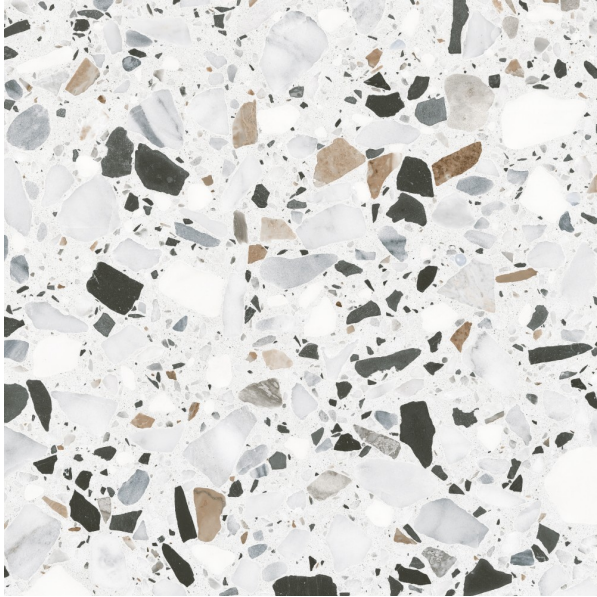

TERRAZZO SNOW 600 X 600

Description

A stunning addition to our collection of Terrazzo inspired porcelain tiles. Terrazzo Snow is a gorgeous white Terrazzo effect with a wide mixture of chip sizes and colours. A very realistic terrazzo replica that suits a wide range of interior design styles - from art deco and moderne to ultra contemporary. Terrazzo Snow has a lovely smooth matt finish, suitable for interior walls and floors.

~~\$69.90~~
\$55.92 per m²
(incl GST)

Stock
High (100 m² - 200 m²)

Specifications

Finish:	MATT
Material:	PORCELAIN
Origin:	CHINA
Size:	600 x 600
Antislip Rating:	W
Variation:	2
Weight:	21 kg per m ²
Rectified:	Yes
Sealing Required:	No
Colour:	White
m ² Per Box:	1.44
Tiles Per Pack:	4