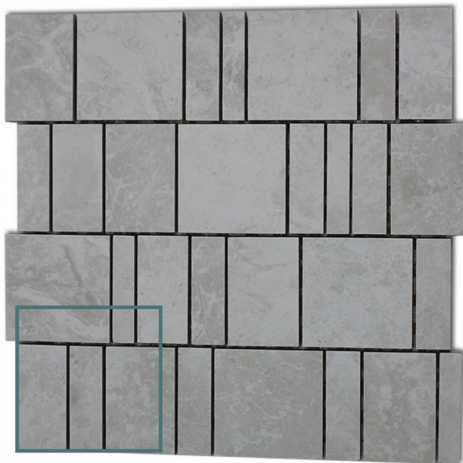

# TETRIS DOLOMITE WHITE MOSAIC 300 X 300

## Specifications

Finish:	MATT
Material:	PORCELAIN
Origin:	CHINA
Weight:	1.5 kg each
Colour:	White

Indicative Sample Size