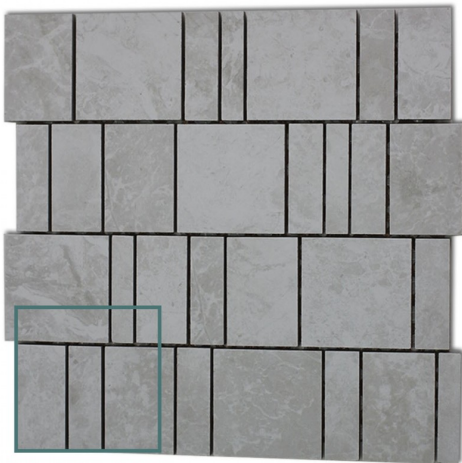

TETRIS DOLOMITE WHITE MOSAIC 300 X 300

Description

\$19.90 each
(incl GST)

Specifications

Finish:	MATT
Material:	PORCELAIN
Origin:	CHINA
Weight:	1.5 kg each
Colour:	White

Indicative Sample Size