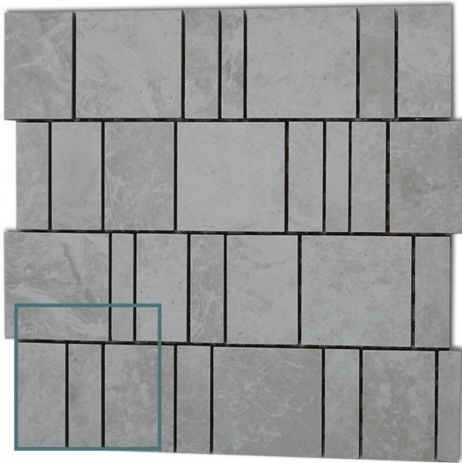

TETRIS DOLOMITE WHITE MOSAIC 300 X 300

Description

\$19.90 each
(incl GST)

Specifications

Finish:	MATT
Material:	PORCELAIN
Origin:	CHINA
Weight:	1.5 kg each
Colour:	White

Indicative Sample Size