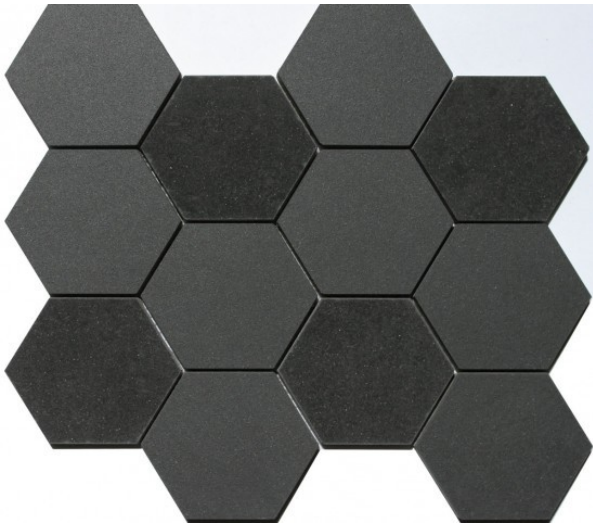

# TIMELESS CHARCOAL HEXAGONAL MIX MOSAICS 308 X 265

## Description

Tile Size 100mm point to point

Sheet Size 265 x 308mm

Unglazed porcelain

Requires sealing with a penetrating sealer before installation, we recommend doing this before your tiling commences.

## Specifications

Finish:	MATT
Material:	PORCELAIN
Origin:	CHINA
Size:	308 x 265
Weight:	1.5 kg each
Sealing Required:	Yes
Colour:	Charcoal