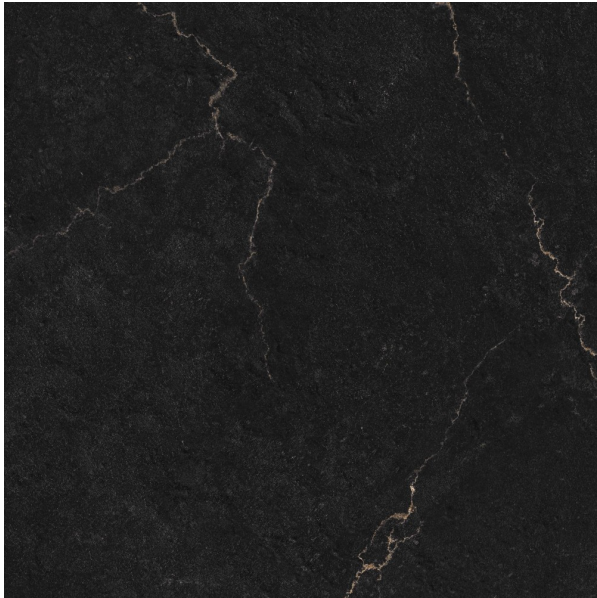

# TIMELESS NERO MARQUNIA MATT 600 X 600

## Description

The Timeless series is a range of contemporary marble effect glazed porcelain tiles. Available in 5 colourways in matt finish, 600x600 format. Suitable for both floors and walls in residential and light commercial interiors.

## Specifications

Finish:	Matt
Material:	PORCELAIN
Origin:	CHINA
Size:	600 x 600
Weight:	21.53 kg per m <sup>2</sup>
Rectified:	Yes
Sealing Required:	No
Colour:	Black
m <sup>2</sup> Per Box:	1.44
Tiles Per Pack:	4