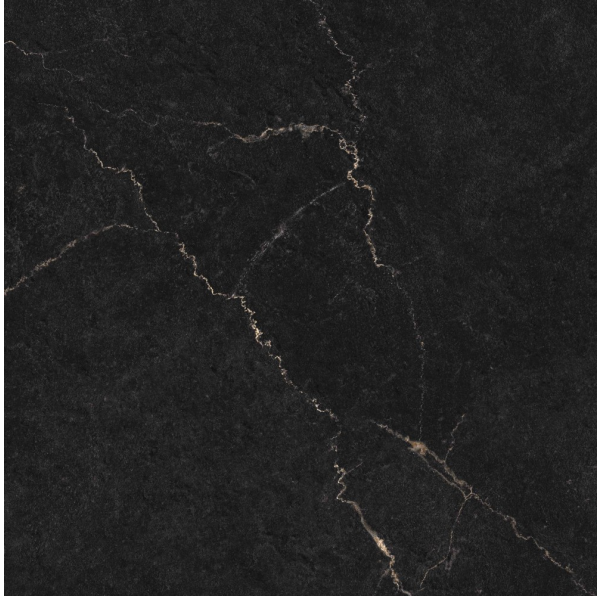

TIMELESS NERO MARQUNIA MATT 600 X 600

Description

The Timeless series is a range of contemporary marble effect glazed porcelain tiles. Available in 5 colourways in matt finish, 600x600 format. Suitable for both floors and walls in residential and light commercial interiors.

\$69.90 per m²
(incl GST)

Stock
Very High (200+ m²)

Specifications

| | |
|-------------------------|-----------------------------|
| Finish: | Matt |
| Material: | PORCELAIN |
| Origin: | CHINA |
| Size: | 600 x 600 |
| Weight: | 21.53 kg per m ² |
| Rectified: | Yes |
| Sealing Required: | No |
| Colour: | Black |
| m ² Per Box: | 1.44 |
| Tiles Per Pack: | 4 |