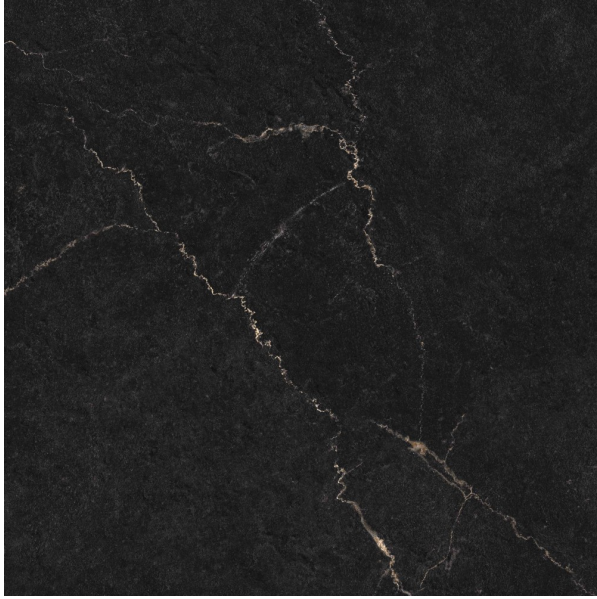

# TIMELESS NERO MARQUNIA MATT 600 X 600

## Description

The Timeless series is a range of contemporary marble effect glazed porcelain tiles. Available in 5 colourways in matt finish, 600x600 format. Suitable for both floors and walls in residential and light commercial interiors.

## Specifications

Finish:	Matt
Material:	PORCELAIN
Origin:	CHINA
Size:	600 x 600
Weight:	21.53 kg per m <sup>2</sup>
Rectified:	Yes
Sealing Required:	No
Colour:	Black
m <sup>2</sup> Per Box:	1.44
Tiles Per Pack:	4