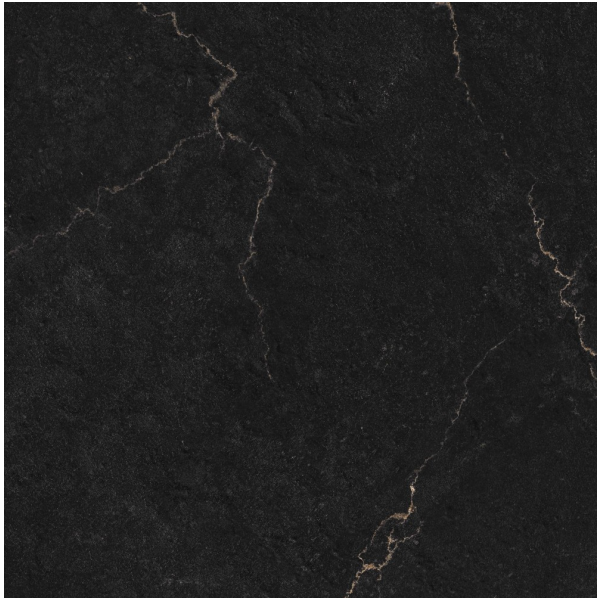

TIMELESS NERO MARQUNIA MATT 600 X 600

Description

The Timeless series is a range of contemporary marble effect glazed porcelain tiles. Available in 5 colourways in matt finish, 600x600 format. Suitable for both floors and walls in residential and light commercial interiors.

\$69.90 per m²
(incl GST)

Stock
Very High (200+ m²)

Specifications

| | |
|-------------------------|-----------------------------|
| Finish: | Matt |
| Material: | PORCELAIN |
| Origin: | CHINA |
| Size: | 600 x 600 |
| Weight: | 21.53 kg per m ² |
| Rectified: | Yes |
| Sealing Required: | No |
| Colour: | Black |
| m ² Per Box: | 1.44 |
| Tiles Per Pack: | 4 |