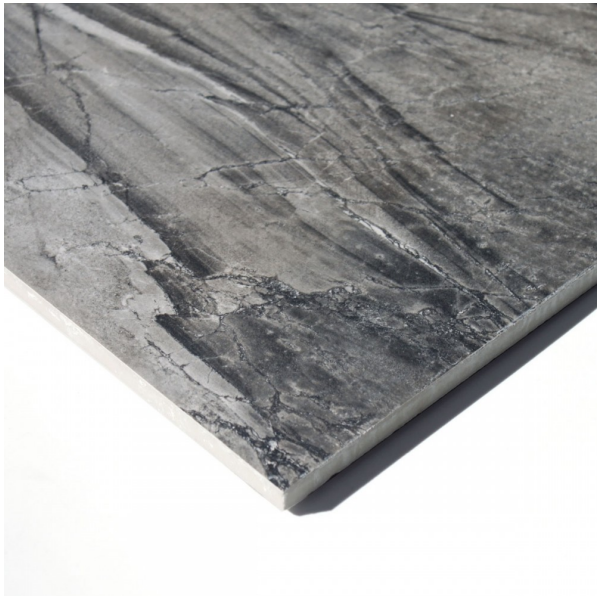

TIVOLI GREY SUPER GLOSS 300 X 600

Description

Inspired by natural stone, the Tivoli series is an incredibly versatile range of marble-effect glazed porcelain. With four colours available in both gloss and matt finishes and two formats; there is a size, finish and colour for most design requirements. As a marble replica it has quite a high degree of variation of tone and vein patterns with 16 different faces. Tivoli Grey Super Gloss has a dark grey base with lighter irregular veins. A high gloss finish, reflects light and gives it that sense of luxury. Often used in combination with the matching matt finish on the floor. Suitable for all interior residential areas on both floors and walls.

\$76.90 per m²
(incl GST)

Stock
High (100 m² - 200 m²)

Specifications

Finish:	POLISHED
Material:	PORCELAIN
Size:	300 x 600
PEI:	3
Variation:	3
Weight:	20.1 kg per m ²
Rectified:	Yes
Sealing Required:	No
Colour:	Grey
m ² Per Box:	1.44
Tiles Per Pack:	8