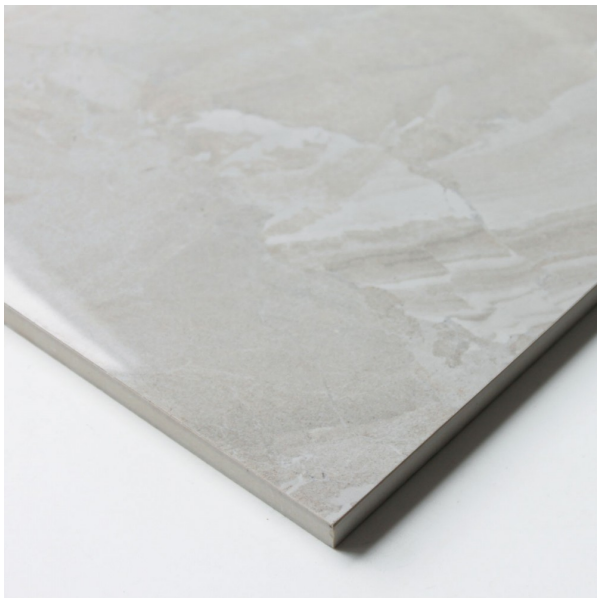

TIVOLI IVORY SUPER GLOSS 600 X 600

Description

Inspired by natural stone, the Tivoli series is an incredibly versatile range of marble-effect glazed porcelain. With four colours available in both gloss and matt finishes and two formats; there is a size, finish and colour for most design requirements. As a marble replica it has quite a high degree of variation of tone and vein patterns with 16 different faces. Tivoli Ivory Super Gloss has a warm ivory base with lighter irregular veins. A high gloss finish, reflects light and gives it that sense of luxury. Often used in combination with the matching matt finish on the floor. Suitable for all interior residential areas on both floors and walls.

\$76.90 per m²
(incl GST)

Stock
Very High (200+ m²)

Specifications

Finish:	POLISHED
Material:	PORCELAIN
Origin:	CHINA
Size:	600 x 600
PEI:	3
Variation:	3
Weight:	20 kg per m ²
Rectified:	Yes
Sealing Required:	No
Colour:	Off White
m ² Per Box:	1.44
Tiles Per Pack:	4