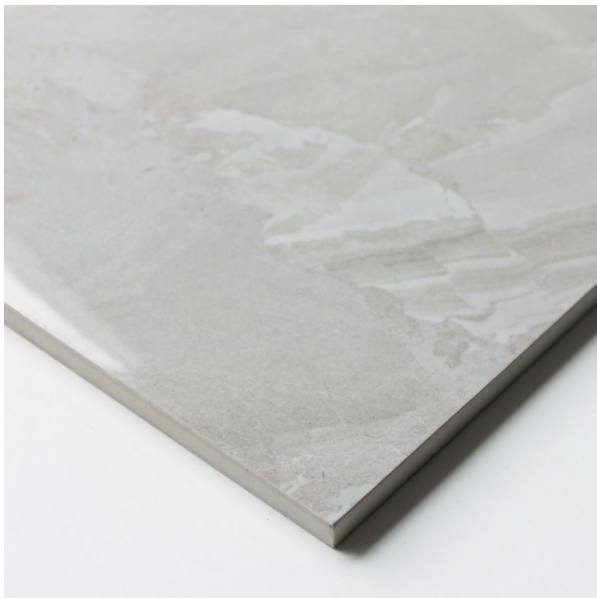

TIVOLI IVORY SUPER GLOSS 600 X 600

Description

Inspired by natural stone, the Tivoli series is an incredibly versatile range of marble-effect glazed porcelain. With four colours available in both gloss and matt finishes and two formats; there is a size, finish and colour for most design requirements. As a marble replica it has quite a high degree of variation of tone and vein patterns with 16 different faces. Tivoli Ivory Super Gloss has a warm ivory base with lighter irregular veins. A high gloss finish, reflects light and gives it that sense of luxury. Often used in combination with the matching matt finish on the floor. Suitable for all interior residential areas on both floors and walls.

\$76.90 per m²
(incl GST)

Stock
High (100 m² - 200 m²)

Specifications

Finish:	POLISHED
Material:	PORCELAIN
Origin:	CHINA
Size:	600 x 600
Thickness:	10
PEI:	3
Variation:	3
Weight:	20 kg per m ²
Rectified:	Yes
Sealing Required:	No
Colour:	Off White
m ² Per Box:	1.44
Tiles Per Pack:	4