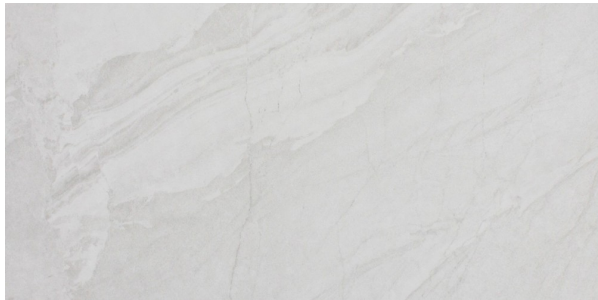

## Description

Inspired by natural stone, the Tivoli series is an incredibly versatile range of marble-effect glazed porcelain. With four colours available in both gloss and matt finishes and two formats; there is a size, finish and colour for most design requirements. As a marble replica it has quite a high degree of variation of tone and vein patterns with 16 different faces. Tivoli Pearl Matt has a light soft grey base with lighter irregular veins. A smooth matt finish makes it easy to clean and pleasant underfoot. Often used in combination with the matching gloss finish on the walls. Suitable for all interior residential areas on both floors and walls.