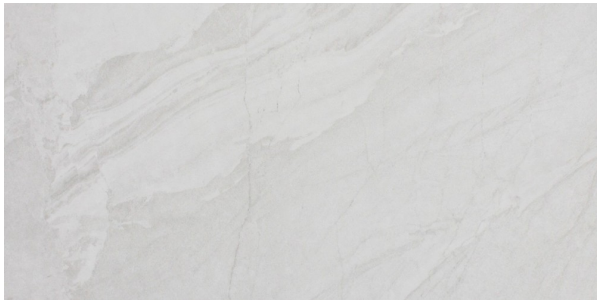

TIVOLI PEARL MATT 300 X 600

Description

Inspired by natural stone, the Tivoli series is an incredibly versatile range of marble-effect glazed porcelain. With four colours available in both gloss and matt finishes and two formats; there is a size, finish and colour for most design requirements. As a marble replica it has quite a high degree of variation of tone and vein patterns with 16 different faces. Tivoli Pearl Matt has a light soft grey base with lighter irregular veins. A smooth matt finish makes it easy to clean and pleasant underfoot. Often used in combination with the matching gloss finish on the walls. Suitable for all interior residential areas on both floors and walls.

\$69.90 per m²
(incl GST)

Out of Stock

Specifications

Finish:	MATT
Material:	PORCELAIN
Origin:	CHINA
Size:	300 x 600
Thickness:	10
PEI:	3
Antislip Rating:	Z
Variation:	2
Weight:	20.1 kg per m ²
Rectified:	Yes
Sealing Required:	No
Colour:	Beige
m ² Per Box:	1.44
Tiles Per Pack:	8