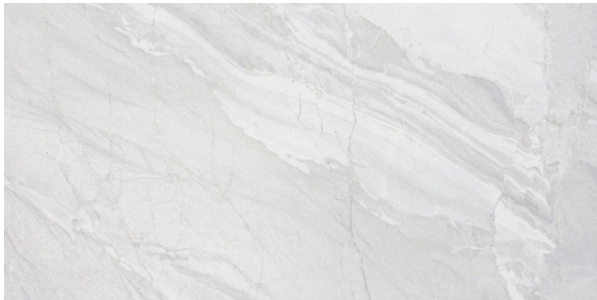

TIVOLI PEARL SUPER GLOSS 300 X 600

Description

Inspired by natural stone, the Tivoli series is an incredibly versatile range of marble-effect glazed porcelain. With four colours available in both gloss and matt finishes and two formats; there is a size, finish and colour for most design requirements. As a marble replica it has quite a high degree of variation of tone and vein patterns with 16 different faces. Tivoli Pearl Super Gloss has a light grey base with lighter irregular veins. A high gloss finish, reflects light and gives it that sense of luxury. Often used in combination with the matching matt finish on the floor. Suitable for all interior residential areas on both floors and walls.