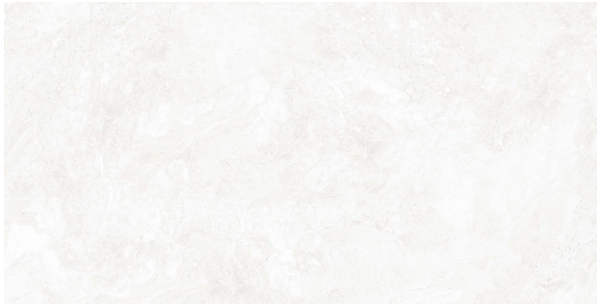

TRAVERTINO BIANCO HONED 600 X 1200

Description

Travertino is a stunning and luxurious travertine inspired glazed porcelain tile in a format 600x600 and 600x1200mm. it is one of the finest travertine look ranges, replays the worth of the natural stone with its coloured shades enriched with cross cut details. Available in polished and honed finishes, suitable for both floors and walls in residential and light commercial interiors.

~~\$99.90~~
\$79.92 per m²
(incl GST)

Out of Stock

Specifications

Finish:	HONED
Material:	PORCELAIN
Origin:	CHINA
Size:	600 x 1200
Variation:	2
Weight:	21.88 kg per m ²
Rectified:	Yes
Sealing Required:	No
Colour:	White
m ² Per Box:	1.44
Tiles Per Pack:	2