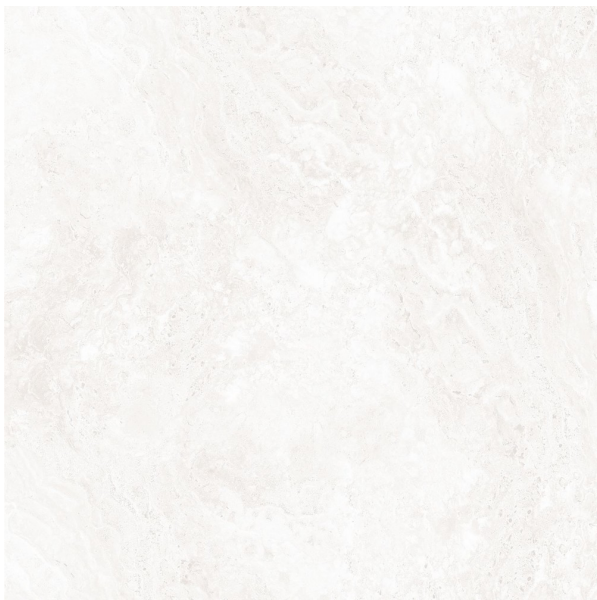

TRAVERTINO BIANCO HONED 600 X 600

Description

Travertino is a stunning and luxurious travertine inspired glazed porcelain tile in a format 600x600 and 600x1200mm. It is one of the finest travertine look ranges, replays the worth of the natural stone with its coloured shades enriched with cross cut details. Available in polished and honed finishes, suitable for both floors and walls in residential and light commercial interiors.

~~\$79.90~~
\$63.92 per m²
(incl GST)

Stock
High (100 m² - 200 m²)

Specifications

Finish:	Honed
Material:	PORCELAIN
Origin:	CHINA
Size:	600 x 600
Variation:	2
Weight:	21.88 kg per m ²
Rectified:	Yes
Sealing Required:	No
Colour:	White
m ² Per Box:	1.44
Tiles Per Pack:	4