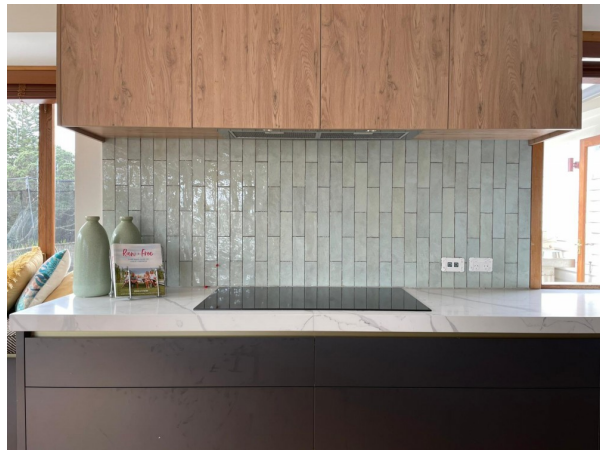

## Description

Tribeca is a stunning wall tile range from Spain, available in 10 vibrant bright colours. Each colour comes with a natural and consistent shade variation. It is a fantastic range for kitchen splashbacks, feature walls in bathrooms or commercial use like cafes and restaurants. Tribeca is one of the trendy neighbourhoods in Manhattan where artists and creatives have found a place to get inspired. A lively setting framed by its industrial-style buildings, its boutiques and art galleries. This environment becomes the starting point to create our new Tribeca cladding, a high-gloss porcelain tile in a rectangular brick-type format with worn edges that provide that industrial look, adding personality and light to the spaces.

## Specifications

Finish:	GLOSS
Material:	PORCELAIN
Origin:	SPAIN
Size:	60 x 246
Variation:	4
Weight:	18.5 kg per m <sup>2</sup>
Rectified:	No
Sealing Required:	No
Colour:	Green
m <sup>2</sup> Per Box:	0.5
Tiles Per Pack:	34