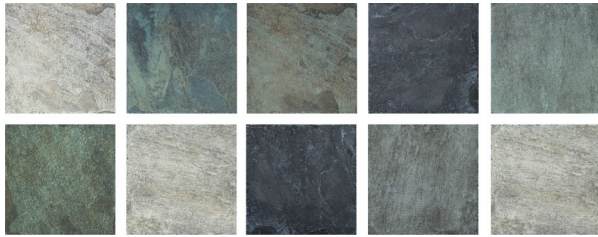

# TUCSON BALI 200 X 200

## Description

The Tucson collection of Spanish porcelain is has a contemporary stone aesthetic in a versatile 200x200mm format. Stocked in two designs:Tucson Phuket and Tucson Bali with a matt surface suitable for interior floors and walls and even pool interiors. Inspired by the most colourful slates that nature has to offer, each colourway has 30 different tile faces that are randomly supplied. An eye-catching collection with many different colours and shades found within each design. Please ensure you view a number of pieces to understand the intentional variation of these tiles.

## Specifications

Finish:	MATT
Material:	PORCELAIN
Origin:	Spain
Size:	200 x 200
Variation:	4
Weight:	20 kg per m <sup>2</sup>
Rectified:	Yes
Sealing Required:	No
Colour:	Patterned
m <sup>2</sup> Per Box:	0.6
Tiles Per Pack:	15