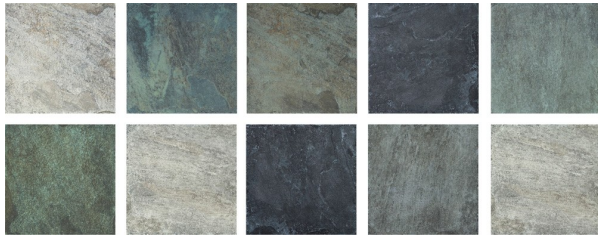

TUCSON BALI 200 X 200

Description

The Tucson collection of Spanish porcelain is has a contemporary stone aesthetic in a versatile 200x200mm format. Stocked in two designs:Tucson Phuket and Tucson Bali with a matt surface suitable for interior floors and walls and even pool interiors. Inspired by the most colourful slates that nature has to offer, each colourway has 30 different tile faces that are randomly supplied. An eye-catching collection with many different colours and shades found within each design. Please ensure you view a number of pieces to understand the intentional variation of these tiles.

~~\$124.90~~
\$99.92 per m²
(incl GST)

Stock
Low (10 m² - 40 m²)

Specifications

Finish:	MATT
Material:	PORCELAIN
Origin:	Spain
Size:	200 x 200
Variation:	4
Weight:	20 kg per m ²
Rectified:	Yes
Sealing Required:	No
Colour:	Patterned
m ² Per Box:	0.6
Tiles Per Pack:	15