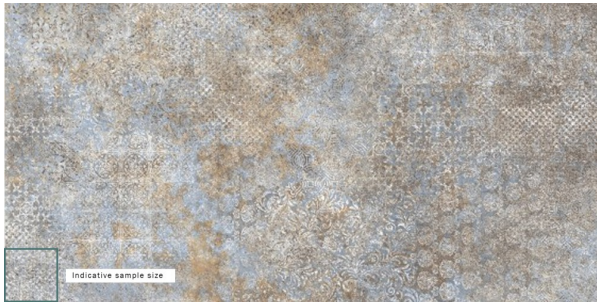

UNIVERSAL JAIPUR 610 X 1220

Description

Universal is a decorative tile range from Italy that can be used on both walls and floors. Available in 7 designs - Jaipur, Mirabell, Stylish, Bloom, Nain, Monoi and Tropical. Universal Jaipur is characterised by delicate ethnic patterns in earthy tones and an aged and rustic appearance. A stunning design that will add a unique character to any space. There are four randomly supplied faces that offer variation of pattern, texture and tone.

~~\$199.90~~
\$159.92 per m²
(incl GST)

Stock
High (100 m² - 200 m²)

Specifications

Finish:	MATT
Material:	PORCELAIN
Origin:	ITALY
Size:	610 x 122
Variation:	4
Weight:	21 kg per m ²
Rectified:	Yes
Sealing Required:	No
Colour:	Patterned
m ² Per Box:	1.49
Tiles Per Pack:	2