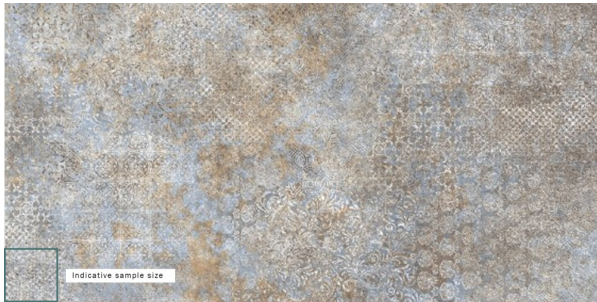

UNIVERSAL JAIPUR 610 X 1220

Description

Universal is a decorative tile range from Italy that can be used on both walls and floors. Available in 7 designs - Jaipur, Mirabell, Stylish, Bloom, Nain, Monoi and Tropical. Universal Jaipur is characterised by delicate ethnic patterns in earthy tones and an aged and rustic appearance. A stunning design that will add a unique character to any space. There are four randomly supplied faces that offer variation of pattern, texture and tone.

\$199.90 per m²
(incl GST)

Stock
Low (10 m² - 40 m²)

Specifications

Finish:	MATT
Material:	PORCELAIN
Origin:	ITALY
Size:	610 x 122
Thickness:	9
Variation:	4
Weight:	21 kg per m ²
Rectified:	Yes
Sealing Required:	No
Colour:	Patterned
m ² Per Box:	1.49
Tiles Per Pack:	2