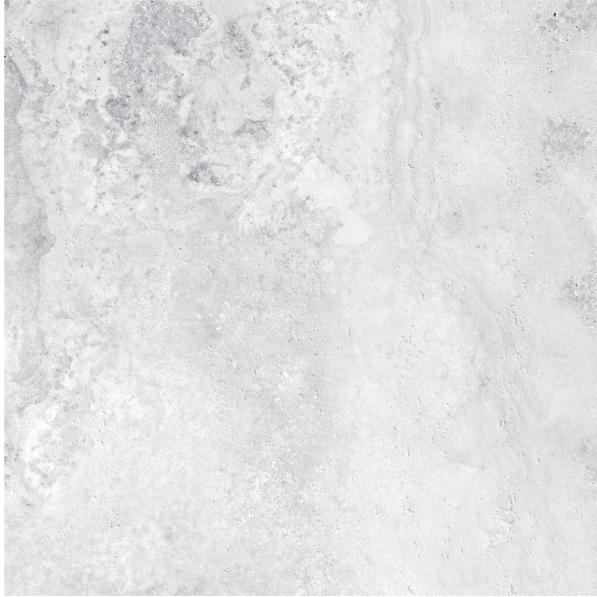

VATICAN CROSS CUT WHITE (MICROTEC) 600 X 600

Description

One of the finest travertine look ranges, available in 3 colours, White, Silver and Novana, replays the worth of the natural stone with its coloured shades enriched with cross cut details. V3 variation, with In & Out technology, suitable for both indoor and outdoor uses. It is the best choice to deliver a consistent indoor - outdoor flow for your house.

\$69.90 per m²
(incl GST)

Stock
Very High (200+ m²)

Specifications

Finish:	MATT
Material:	PORCELAIN
Origin:	CHINA
Size:	600 x 600
Antislip Rating:	P4
Variation:	3
Weight:	20 kg per m ²
Rectified:	Yes
Sealing Required:	No
Colour:	Off White
m ² Per Box:	1.44
Tiles Per Pack:	4