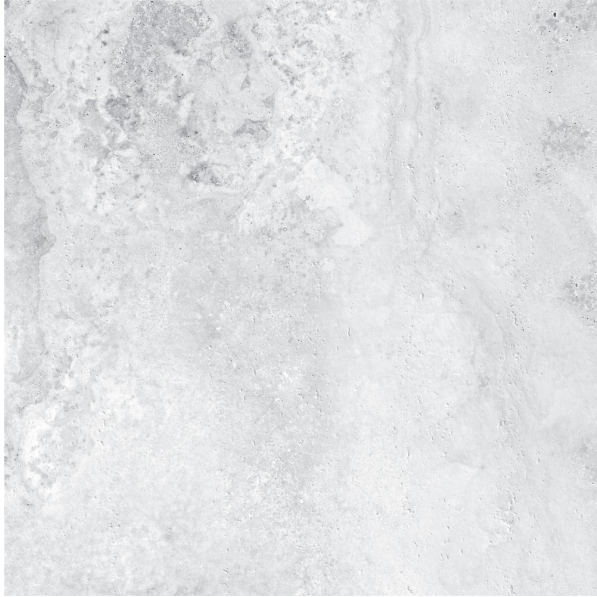

VATICAN CROSS CUT WHITE (MICROTEC) 600 X 600

Description

One of the finest travertine look ranges, available in 3 colours, White, Silver and Novana, replays the worth of the natural stone with its coloured shades enriched with cross cut details. V3 variation, with In & Out technology, suitable for both indoor and outdoor uses. It is the best choice to deliver a consistent indoor - outdoor flow for your house.

~~\$69.90~~
\$55.92 per m2
(incl GST)

Stock
Very High (200+ m2)

Specifications

Finish:	MATT
Material:	PORCELAIN
Origin:	CHINA
Size:	600 x 600
Antislip Rating:	P4
Variation:	3
Weight:	20 kg per m ²
Rectified:	Yes
Sealing Required:	No
Colour:	Off White
m ² Per Box:	1.44
Tiles Per Pack:	4