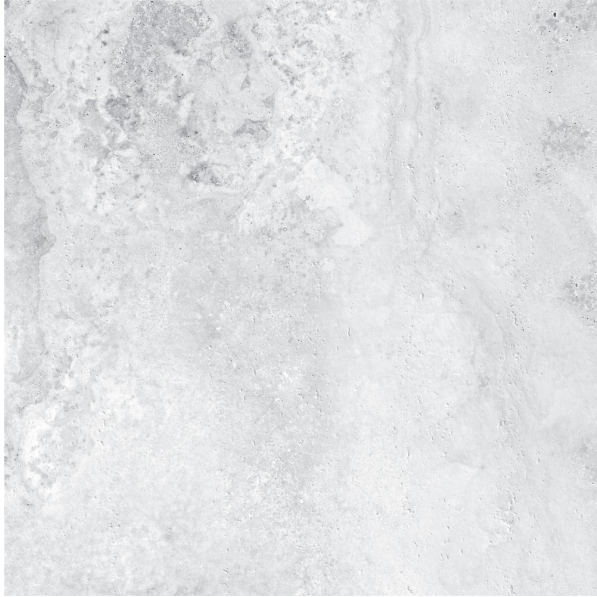

VATICAN CROSS CUT WHITE (MICROTEC) 600 X 600

Description

One of the finest travertine look ranges, available in 3 colours, White, Silver and Novana, replays the worth of the natural stone with its coloured shades enriched with cross cut details. V3 variation, with In & Out technology, suitable for both indoor and outdoor uses. It is the best choice to deliver a consistent indoor - outdoor flow for your house.

\$69.90 per m²
(incl GST)

Stock
Low (10 m² - 40 m²)

Specifications

Finish:	MATT
Material:	PORCELAIN
Origin:	CHINA
Size:	600 x 600
Thickness:	10
Antislip Rating:	W
Variation:	3
Weight:	20 kg per m ²
Rectified:	Yes
Sealing Required:	No
Colour:	Off White
m ² Per Box:	1.44
Tiles Per Pack:	4