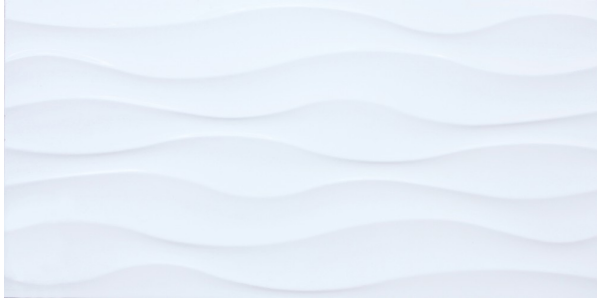

VELVET WHITE WAVE 300 X 600

Description

Part of the Velvet range of 3D wall tiles. The elegant waves and gloss finish play with light and shadows, bringing life to interior spaces. Glazed ceramic with rectified edges, available in three other designs.