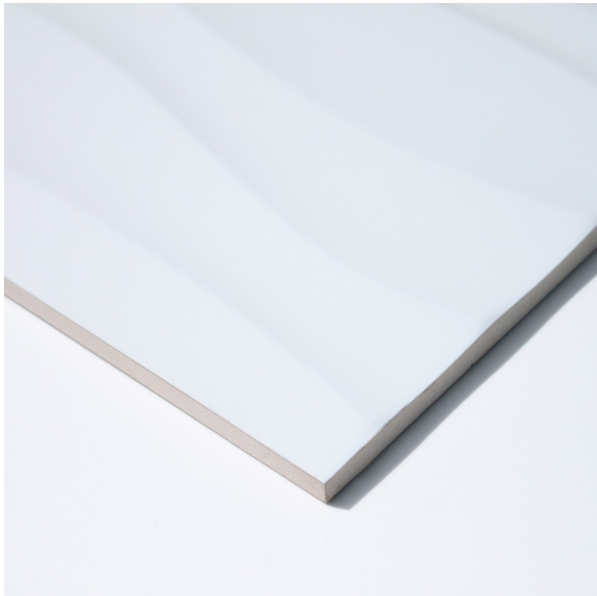

VELVET WHITE WAVE 300 X 600

Description

Part of the Velvet range of 3D wall tiles. The elegant waves and gloss finish play with light and shadows, bringing life to interior spaces. Glazed ceramic with rectified edges, available in three other designs.

\$61.90 per m²
(incl GST)

Stock
High (100 m² - 200 m²)

Specifications

Finish:	GLOSS
Material:	CERAMIC
Origin:	CHINA
Size:	300 x 600
Weight:	17.2 kg per m ²
Rectified:	Yes
Sealing Required:	No
Colour:	White
m ² Per Box:	1.44
Tiles Per Pack:	8