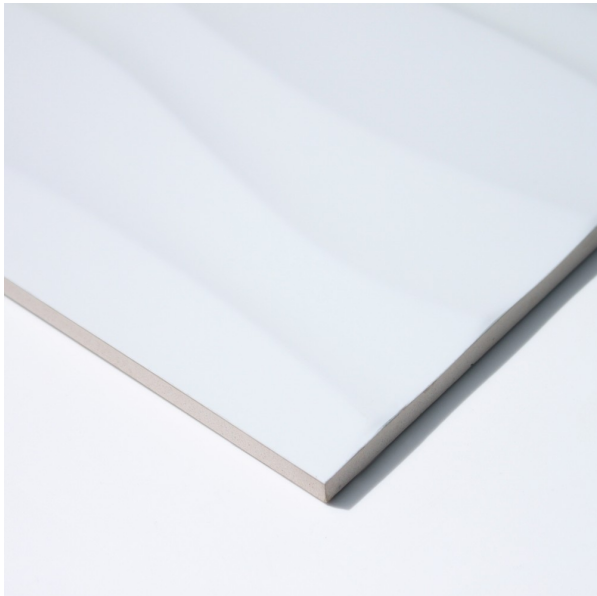

VELVET WHITE WAVE 300 X 600

Description

Part of the Velvet range of 3D wall tiles. The elegant waves and gloss finish play with light and shadows, bringing life to interior spaces. Glazed ceramic with rectified edges, available in three other designs.

\$61.90 per m²
(incl GST)

Stock
Very High (200+ m²)

Specifications

Finish:	GLOSS
Material:	CERAMIC
Origin:	CHINA
Size:	300 x 600
Thickness:	10
Weight:	17.2 kg per m ²
Rectified:	Yes
Sealing Required:	No
Colour:	White
m ² Per Box:	1.44
Tiles Per Pack:	8