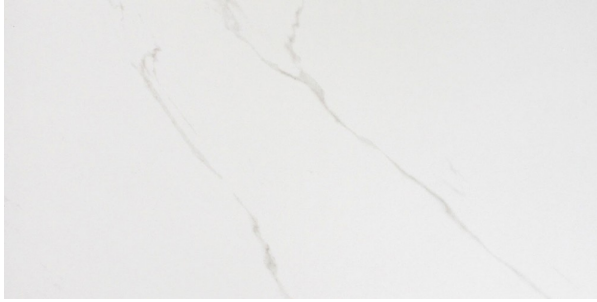

# VERONA WHITE SATIN 300 X 600

## Description

Inspired by natural stone, Verona White is a white marble porcelain replica with quite broad soft grey veins. It has a definite tranquil and calming character, and a gorgeous tactile smooth satin finish. Suitable for residential interiors on both floors and walls. Also available in a 600x600mm format and a polished finish option.