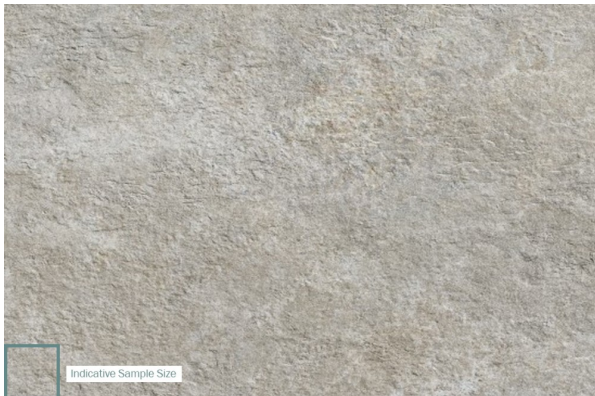

# VIA MAESTRA CAMMINI STRUTT 400 X 600

## Description

Via Maestra is a stunningly realistic marble replica, with gorgeous depth of colour and amazingly smooth tactile surface. This incredible glazed porcelain tile also has a very special surface, having been produced with Microban technology. Microban ensures that up to 99% of bacteria are eliminated from the tile surface, consistent over time (effective day or night) and will not alter as a result of wear and tear, climatic conditions or repeated cleaning. Outdoor version available in size 400 X 600 and 4 colours - Percorsi, Tragitti, Cammini and Paesaggi. Also available in matching indoor version with size 600x600.

## Specifications

Finish:	Natural
Material:	PORCELAIN
Origin:	ITALY
Size:	400 x 600
PEI:	4
Antislip Rating:	R11
Variation:	3
Weight:	22 kg per m <sup>2</sup>
Rectified:	Yes
Sealing Required:	No
Colour:	Grey
m <sup>2</sup> Per Box:	1.2
Tiles Per Pack:	5