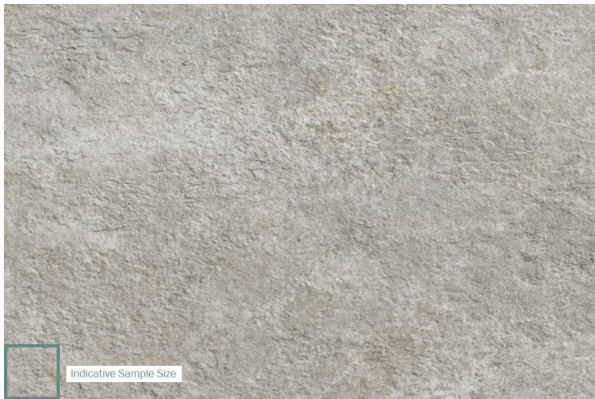

# VIA MAESTRA CAMMINI STRUTT 400 X 600

## Description

Via Maestra is a stunningly realistic marble replica, with gorgeous depth of colour and amazingly smooth tactile surface. This incredible glazed porcelain tile also has a very special surface, having been produced with Microban technology. Microban ensures that up to 99% of bacteria are eliminated from the tile surface, consistent over time (effective day or night) and will not alter as a result of wear and tear, climatic conditions or repeated cleaning. Outdoor version available in size 400 X 600 and 4 colours - Percorsi, Tragitti, Cammini and Paesaggi. Also available in matching indoor version with size 600x600.

## Specifications

Finish:	Natural
Material:	PORCELAIN
Origin:	ITALY
Size:	400 x 600
PEI:	4
Antislip Rating:	R11
Variation:	3
Weight:	22 kg per m <sup>2</sup>
Rectified:	Yes
Sealing Required:	No
Colour:	Grey
m <sup>2</sup> Per Box:	1.2
Tiles Per Pack:	5