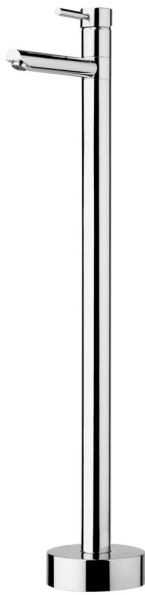

# VODA FLOOR MOUNTED BATH MIXER CHROME

## Description

The Voda Floor Mounted Bath Mixer makes a great feature alongside a free standing bath. It will fit the largest of baths with an 800mm Spout height (floor to aerator), and 195mm spout reach. It features a built in mixer with a European ceramic cartridge, making for easy operation and simple installation. Voda is dedicated to supplying New Zealand with high quality, beautifully designed tapware that is sure to last. As with all of Voda's products, the Floor Mounted Bath Mixer is covered by Voda's Comprehensive 10 Year Labour and Replacement Warranty.