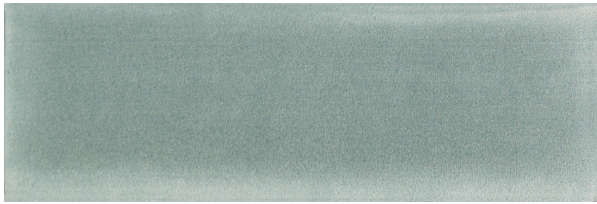

WABISABI ACQUA 50 X 150

Description

Wabi-sabi is a Japanese term for finding the beauty in imperfect or incomplete things. An apt term that describes the growing appreciation for the handmade tile aesthetic.

The WABISABI tile collection has been inspired by traditional Zellige and captures the variations of size, thickness and shading intrinsic to handmade tiles. Available in 8 colours, WABISABI 50x150mm has all the appearance of handmade tiles with all the benefits of a matt factory produced porcelain that can be used on floors and walls and even inside pools.

\$199.90 per m²
(incl GST)

Stock
High (100 m² - 200 m²)

Specifications

Finish:	MATT
Material:	PORECELAIN
Origin:	ITALY
Size:	50 x 150
Thickness:	8
PEI:	3
Variation:	2
Weight:	20 kg per m ²
Rectified:	No
Sealing Required:	No
Colour:	Blue
m ² Per Box:	0.58
Tiles Per Pack:	78