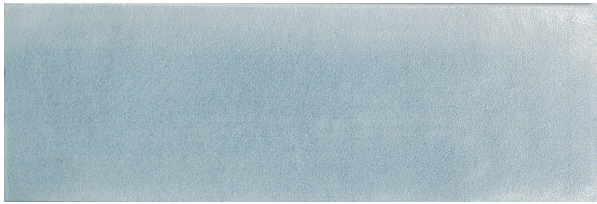

WABISABI CELESTE 50 X 150

Description

Wabi-sabi is a Japanese term for finding the beauty in imperfect or incomplete things. An apt term that describes the growing appreciation for the handmade tile aesthetic.

The WABISABI tile collection has been inspired by traditional Zellige and captures the variations of size, thickness and shading intrinsic to handmade tiles. Available in 8 colours, WABISABI 50x150mm has all the appearance of handmade tiles with all the benefits of a matt factory produced porcelain that can be used on floors and walls and even inside pools.

~~\$199.90~~

\$159.92 per m²

(incl GST)

Out of Stock

Specifications

Finish:	MATT
Material:	PORECELAIN
Origin:	ITALY
Size:	50 x 150
PEI:	3
Variation:	2
Weight:	20 kg per m ²
Rectified:	No
Sealing Required:	No
Colour:	Blue
m ² Per Box:	0.58
Tiles Per Pack:	78