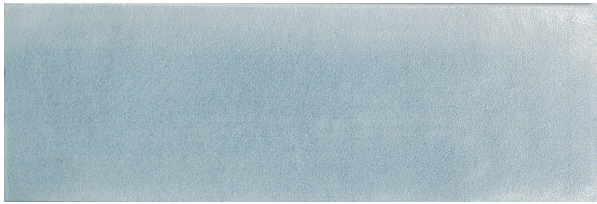

# WABISABI CELESTE 50 X 150

## Description

Wabi-sabi is a Japanese term for finding the beauty in imperfect or incomplete things. An apt term that describes the growing appreciation for the handmade tile aesthetic.

The WABISABI tile collection has been inspired by traditional Zellige and captures the variations of size, thickness and shading intrinsic to handmade tiles. Available in 8 colours, WABISABI 50x150mm has all the appearance of handmade tiles with all the benefits of a matt factory produced porcelain that can be used on floors and walls and even inside pools.

## Specifications

Finish:	MATT
Material:	PORECELAIN
Origin:	ITALY
Size:	50 x 150
Thickness:	8
PEI:	3
Variation:	2
Weight:	20 kg per m <sup>2</sup>
Rectified:	No
Sealing Required:	No
Colour:	Blue
m <sup>2</sup> Per Box:	0.58
Tiles Per Pack:	78