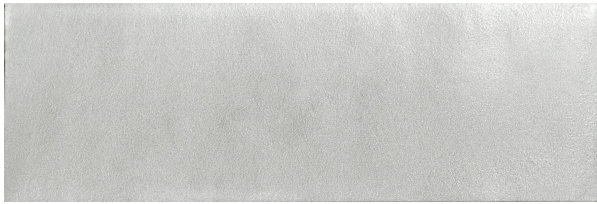

WABISABI GRIGIO 50 X 150

Description

Wabi-sabi is a Japanese term for finding the beauty in imperfect or incomplete things. An apt term that describes the growing appreciation for the handmade tile aesthetic.

The WABISABI tile collection has been inspired by traditional Zellige and captures the variations of size, thickness and shading intrinsic to handmade tiles. Available in 8 colours, WABISABI 50x150mm has all the appearance of handmade tiles with all the benefits of a matt factory produced porcelain that can be used on floors and walls and even inside pools.

\$199.90 per m²
(incl GST)

Stock
Medium (40 m² - 100 m²)

Specifications

Finish:	MATT
Material:	PORECELAIN
Origin:	ITALY
Size:	50 x 150
Thickness:	8
PEI:	3
Variation:	2
Weight:	20 kg per m ²
Rectified:	No
Sealing Required:	No
Colour:	Grey
m ² Per Box:	0.58
Tiles Per Pack:	78