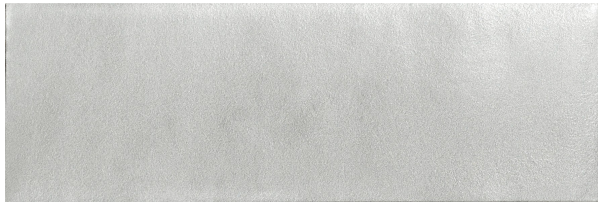

WABISABI GRIGIO 50 X 150

Description

Wabi-sabi is a Japanese term for finding the beauty in imperfect or incomplete things. An apt term that describes the growing appreciation for the handmade tile aesthetic.

The WABISABI tile collection has been inspired by traditional Zellige and captures the variations of size, thickness and shading intrinsic to handmade tiles. Available in 8 colours, WABISABI 50x150mm has all the appearance of handmade tiles with all the benefits of a matt factory produced porcelain that can be used on floors and walls and even inside pools.

\$199.90 per m²
(incl GST)

Stock
Medium (40 m² - 100 m²)

Specifications

Finish:	MATT
Material:	PORECELAIN
Origin:	ITALY
Size:	50 x 150
PEI:	3
Variation:	2
Weight:	20 kg per m ²
Rectified:	No
Sealing Required:	No
Colour:	Grey
m ² Per Box:	0.58
Tiles Per Pack:	78