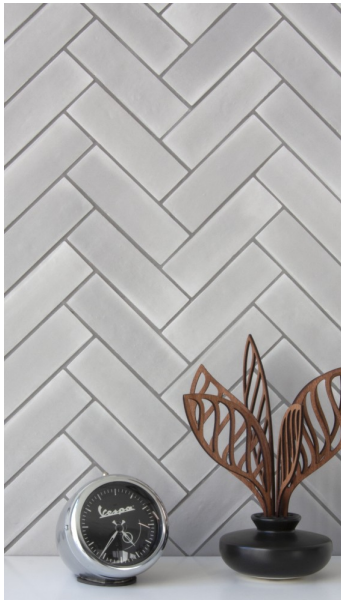

Finish:	MATT
Material:	PORECELAIN
Origin:	ITALY
Size:	50 x 150
Thickness:	8
PEI:	3
Variation:	2
Weight:	20 kg per m²
Rectified:	No
Sealing Required:	No
Colour:	Grey
m² Per Box:	0.58
Tiles Per Pack:	78