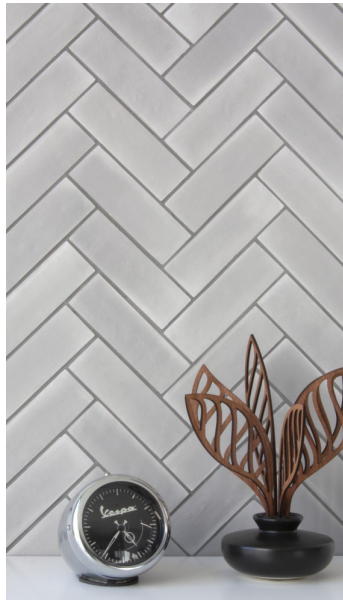

Finish:	MATT
Material:	PORECELAIN
Origin:	ITALY
Size:	50 x 150
PEI:	3
Variation:	2
Weight:	20 kg per m²
Rectified:	No
Sealing Required:	No
Colour:	Grey
m² Per Box:	0.58
Tiles Per Pack:	78