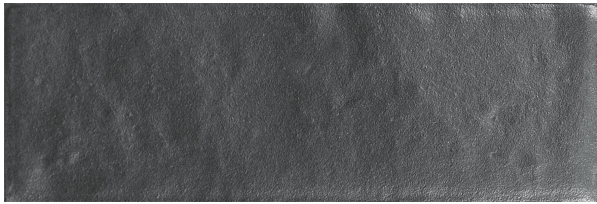

WABISABI NERO 50 X 150

Description

Wabi-sabi is a Japanese term for finding the beauty in imperfect or incomplete things. An apt term that describes the growing appreciation for the handmade tile aesthetic.

The WABISABI tile collection has been inspired by traditional Zellige and captures the variations of size, thickness and shading intrinsic to handmade tiles. Available in 8 colours, WABISABI 50x150mm has all the appearance of handmade tiles with all the benefits of a matt factory produced porcelain that can be used on floors and walls and even inside pools.

\$199.90 per m²
(incl GST)

Stock
Medium (40 m² - 100 m²)

Specifications

Finish:	MATT
Material:	PORECELAIN
Origin:	ITALY
Size:	50 x 150
Thickness:	8
PEI:	3
Variation:	2
Weight:	20 kg per m ²
Rectified:	No
Sealing Required:	No
Colour:	Charcoal
m ² Per Box:	0.58
Tiles Per Pack:	78