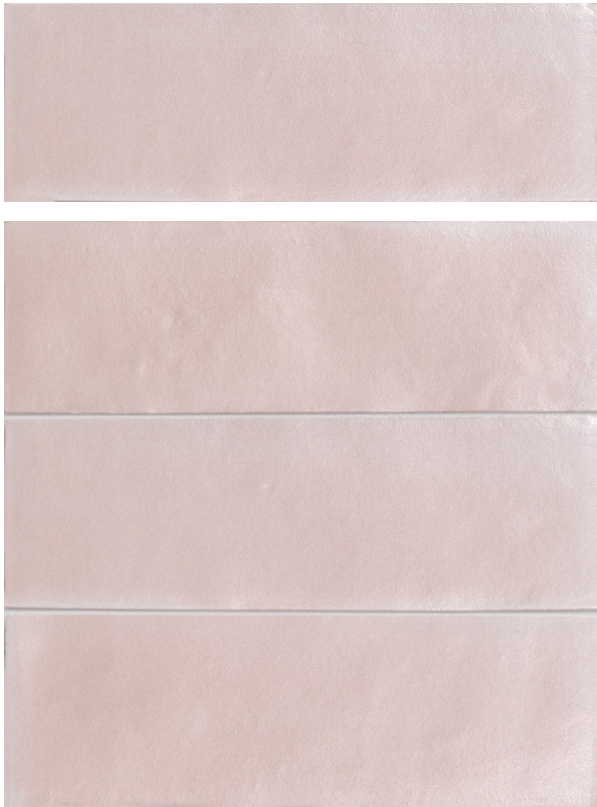

WABISABI ROSA 50 X 150

Description

Wabi-sabi is a Japanese term for finding the beauty in imperfect or incomplete things. An apt term that describes the growing appreciation for the handmade tile aesthetic.

The WABISABI tile collection has been inspired by traditional Zellige and captures the variations of size, thickness and shading intrinsic to handmade tiles. Available in 8 colours, WABISABI 50x150mm has all the appearance of handmade tiles with all the benefits of a matt factory produced porcelain that can be used on floors and walls and even inside pools.

\$199.90 per m²
(incl GST)

Stock
Low (10 m² - 40 m²)

Specifications

Finish:	MATT
Material:	PORECELAIN
Origin:	ITALY
Size:	50 x 150
PEI:	3
Variation:	2
Weight:	20 kg per m ²
Rectified:	No
Sealing Required:	No
Colour:	Pink
m ² Per Box:	0.58
Tiles Per Pack:	78