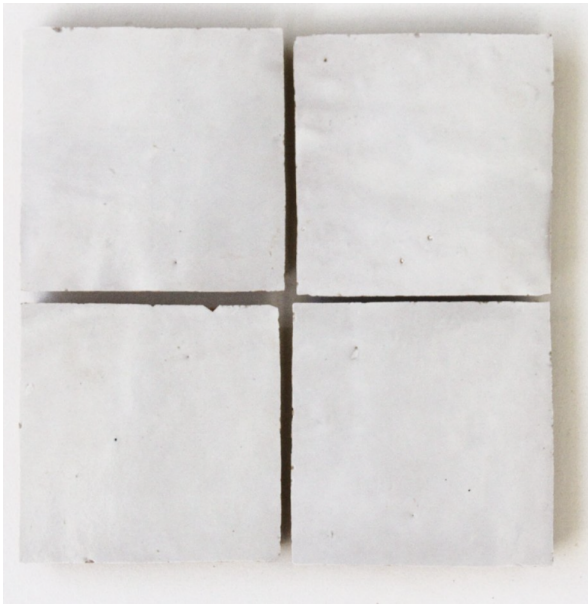

ZELLIGE DUST 100 X 100

Description

SOLD IN FULL BOXES ONLY.

Authentic Zellige tiles are 100% handcrafted in Morocco using centuries old techniques. There will be noticeable variations in thickness, shade and size, which are inherent characteristics, along with surface imperfections and irregularities such as chips, tiny cracks, pen marks and warping which add to the rustic, organic nature. These are not considered defects...this is normal, and the absolute beauty of Zellige. THE TILE DEPOT does not recommend using glazed tiles for floor use as they may chip with impact damage and scratch.

~~\$349.90~~

\$279.92 per m²
(incl GST)

Stock

Low (10 m² - 40 m²)

Specifications

Finish:	GLOSS
Material:	CERAMIC
Origin:	MOROCCO
Size:	100 x 100
Variation:	3
Weight:	18 kg per m ²
Rectified:	No
Sealing Required:	Yes
Colour:	Grey
m ² Per Box:	1
Tiles Per Pack:	100