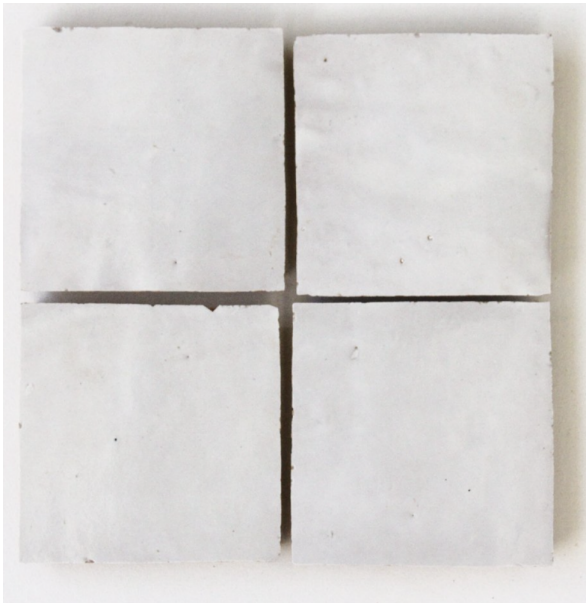

ZELLIGE DUST 100 X 100

Description

SOLD IN FULL BOXES ONLY.

Authentic Zellige tiles are 100% handcrafted in Morocco using centuries old techniques. There will be noticeable variations in thickness, shade and size, which are inherent characteristics, along with surface imperfections and irregularities such as chips, tiny cracks, pen marks and warping which add to the rustic, organic nature. These are not considered defects...this is normal, and the absolute beauty of Zellige. THE TILE DEPOT does not recommend using glazed tiles for floor use as they may chip with impact damage and scratch.

~~\$349.90~~

\$279.92 per m²

(incl GST)

Out of Stock

Specifications

Finish:	GLOSS
Material:	CERAMIC
Origin:	MOROCCO
Size:	100 x 100
Variation:	3
Weight:	18 kg per m ²
Rectified:	No
Sealing Required:	Yes
Colour:	Grey
m ² Per Box:	1
Tiles Per Pack:	100