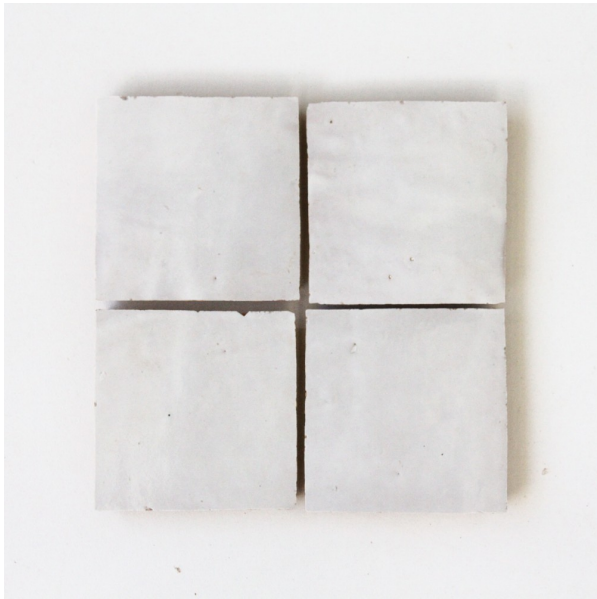

# ZELLIGE EZRA SNOW 100 X 100

## Description

SOLD IN FULL BOXES ONLY.

Authentic Zellige tiles are 100% handcrafted in Morocco using centuries old techniques. There will be noticeable variations in thickness, shade and size, which are inherent characteristics, along with surface imperfections and irregularities such as chips, tiny cracks, pen marks and warping which add to the rustic, organic nature. These are not considered defects...this is normal, and the absolute beauty of Zellige. THE TILE DEPOT does not recommend using glazed tiles for floor use as they may chip with impact damage and scratch.

## Specifications

Finish:	GLOSS
Material:	CERAMIC
Origin:	MOROCCO
Size:	100 x 100
Variation:	3
Weight:	18 kg per m <sup>2</sup>
Rectified:	No
Sealing Required:	Yes
Colour:	White
m <sup>2</sup> Per Box:	1
Tiles Per Pack:	100